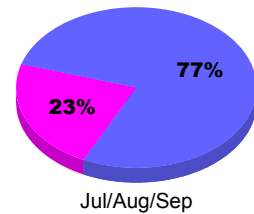

Membership Results
2010-2011

Membership
2009-2010

Month	Net Memb Goal	Actual New Memb	Actual Dropped Memb	Gain/Loss of Memb	Gain/Loss of Memb
Jul/Aug/Sep	275	308	-98	210	504
Totals	275	308	-98	210	504

Membership Results 2010-2011

Goal, New, Dropped, Gain/Loss

Comparison of Membership Gain/Loss

Current Year Compared to the Previous Year

Gender Comparison 2010-2011

■ Male ■ Female