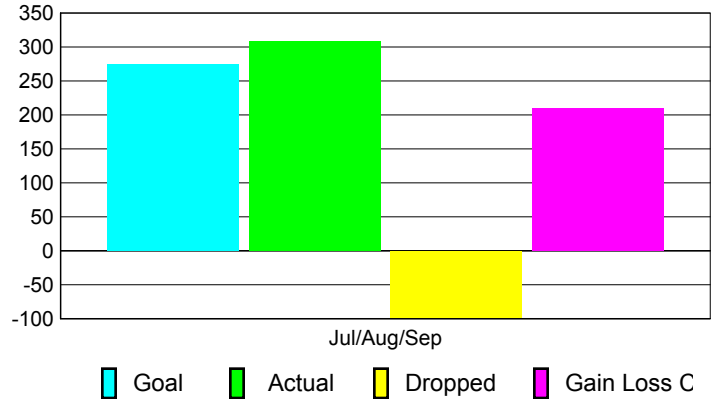

Membership Results 2010-2011

Goal, New, Dropped, Gain/Loss